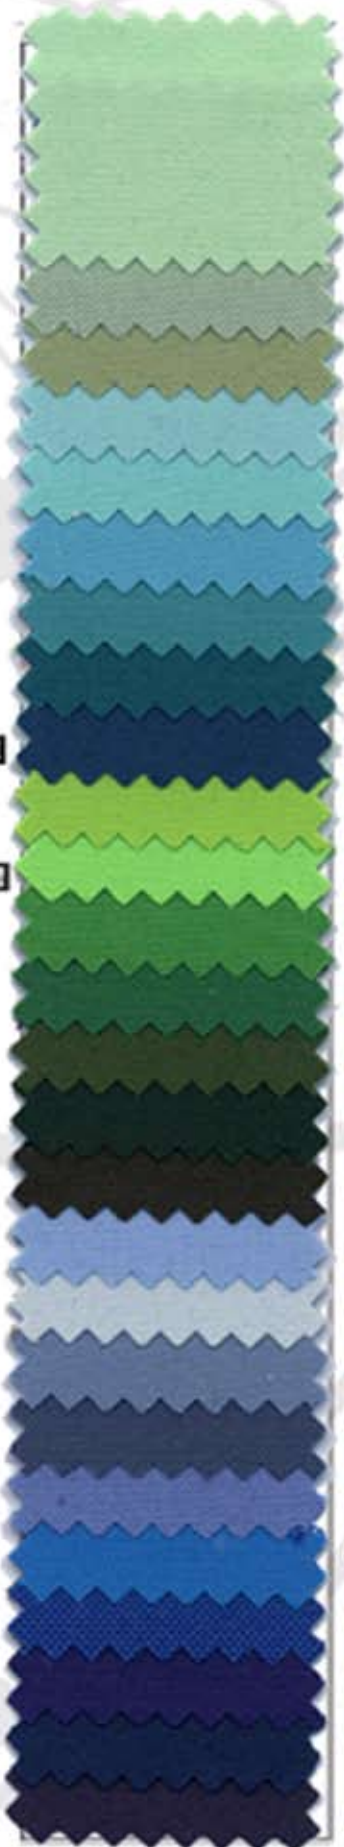

# Basic Polyester

100% Polyester

132"  
**ULTRA-WIDE**  
(in a "standard" oval)

Oyster **New!**  
Ivory  
Tan  
Honey  
Camel  
Cornsilk  
Maize  
Lemon  
Goldenrod **New!**  
Gold  
Acid Green **New!**  
Café  
Toast  
Army Green  
Olive  
Ice Peach  
Peach  
Coral  
Orange  
Neon Orange  
Copper  
Burnt Orange  
Terra Cotta  
Brick  
Chocolate  
Espresso **New!**

Mint  
Seamist  
Sage  
Aqua  
Caribbean **New!**  
Turquoise  
Jade  
Teal  
Lagoon **New!**  
Lime  
Neon Green  
Kelly  
Emerald **New!**  
Moss  
Hunter  
Forest  
Light Blue  
Ice Blue  
Slate  
Wedgewood **New!**  
Periwinkle  
Cobalt **New!**  
Royal  
Deep Royal  
Navy  
Midnight

Ice Pink  
Light Pink  
Pink Balloon  
Dusty Rose  
Mauve  
Neon Pink  
Hot Pink  
Watermelon **New!**  
Raspberry  
Magenta  
Aubergine  
Ruby  
Burgundy  
Holiday Red  
Cherry Red  
Lilac  
Plum  
Purple  
Silver  
Charcoal  
Black  
White